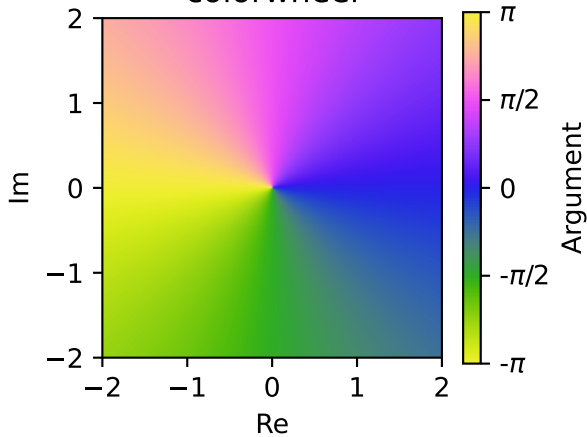

hsv

twilight

colorwheel

CET-C7

viridis