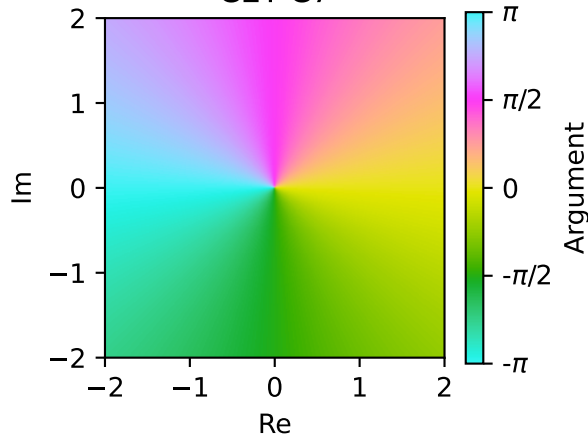

hsv

twilight

colorwheel

CET-C7

viridis