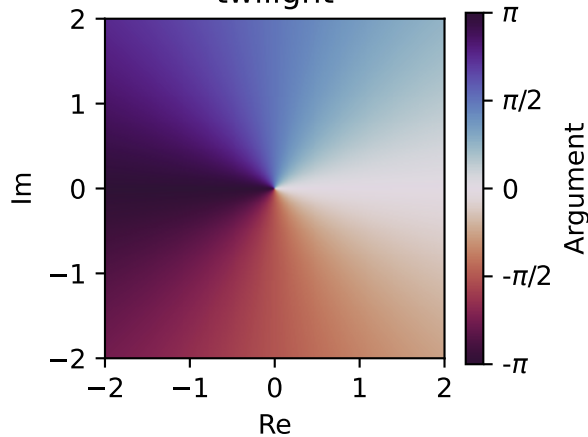

hsv

twilight

colorwheel

CET-C7

viridis