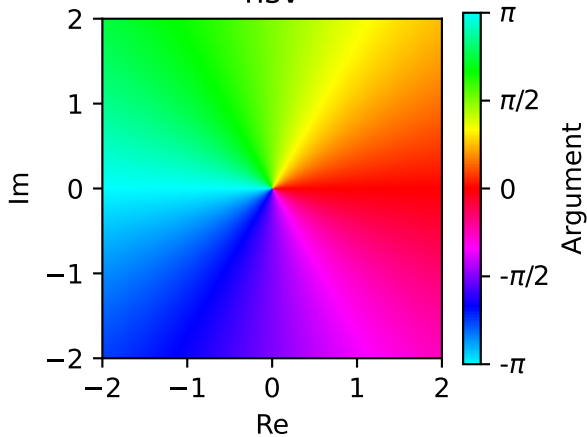

hsv

twilight

colorwheel

CET-C7

viridis