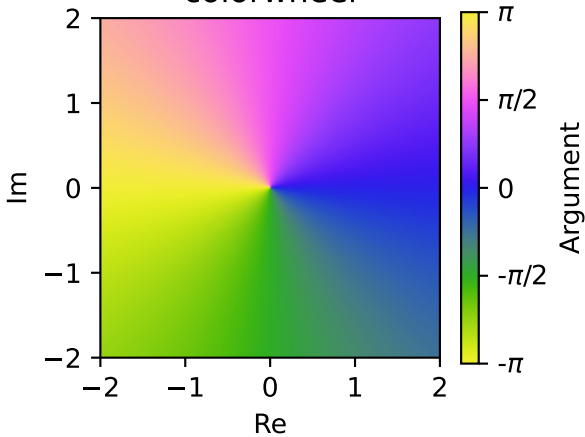

hsv

twilight

colorwheel

CET-C7

viridis