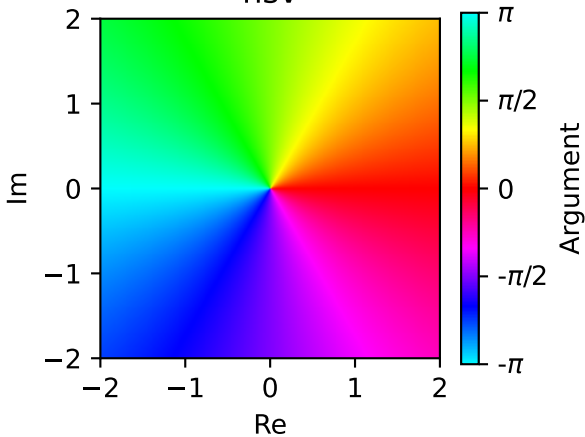

hsv

twilight

colorwheel

CET-C7

viridis