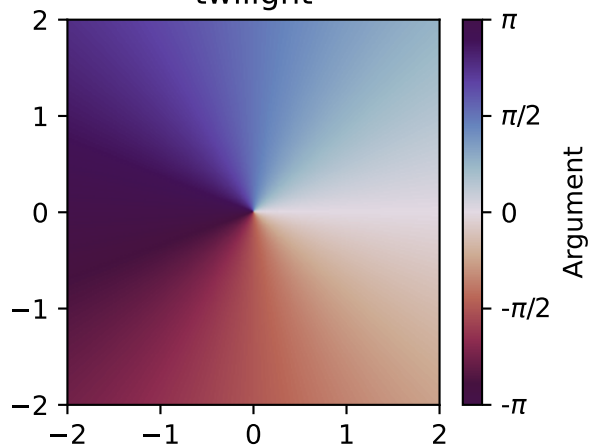

hsv

twilight

colorwheel

CET-C7

viridis