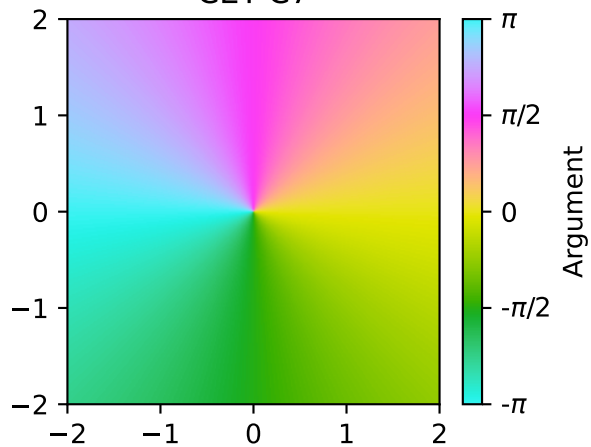

hsv

twilight

colorwheel

CET-C7

viridis