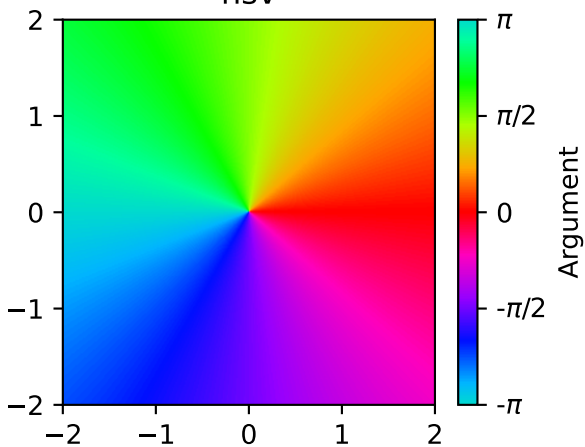

hsv

twilight

colorwheel

CET-C7

viridis