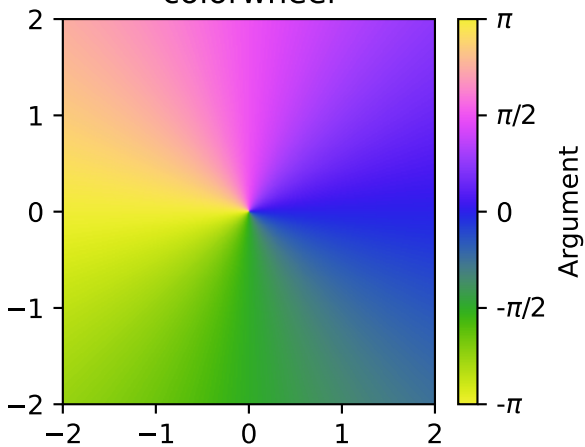

hsv

twilight

colorwheel

CET-C7

viridis